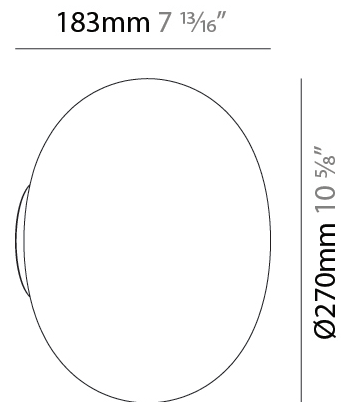

PROJECT	_____
TYPE	_____
SPECIFIER	_____
QUANTITY	_____
DATE	_____

SPAN SURFACE

D92268

base number

1. To build a product code in our configurator select the specify button on the base model # product page
2. To build a manual product code on this datasheet choose from the options listed below in blue font and add the suffix to the base model #

GENERAL

Series: Span _____
Brand: Milan _____
Division: Design _____
Mounting Type: Surface _____
Mounting Location: Wall / Ceiling _____
Subcategory: Pendant _____

PHYSICAL

Shape: Sphere _____
Diameter (mm): 270 _____
Diameter (in): 14 ³/₈ _____
Height (mm): 270 _____
Depth (mm): 183 _____
Height (in): 14 ³/₈ _____
Depth (in): 7 ³/₁₆ _____
Light Distribution: Direct / Indirect _____
Diffuser: Glass - Opal _____
Fixture Finish: MBQ _____
Fixture Material: Glass / Metal _____
Cable Details: 2635mm / 103 3/4" Cable _____

ELECTRICAL

Number of Lamps: 1 _____
Lamp Type: LED Retrofit _____
Bulb Included: Bulb Not Included _____
Max. Wattage Per Lamp (W): 13 _____
Lamp Base: E26 _____
Input Voltage (V): 120 _____
Upon Request: GU24 / 277Vac _____

LED

OPTICAL

RATINGS AND CERTIFICATIONS

Certified By: Certified for North American Standards _____
IP rating: IP20 _____